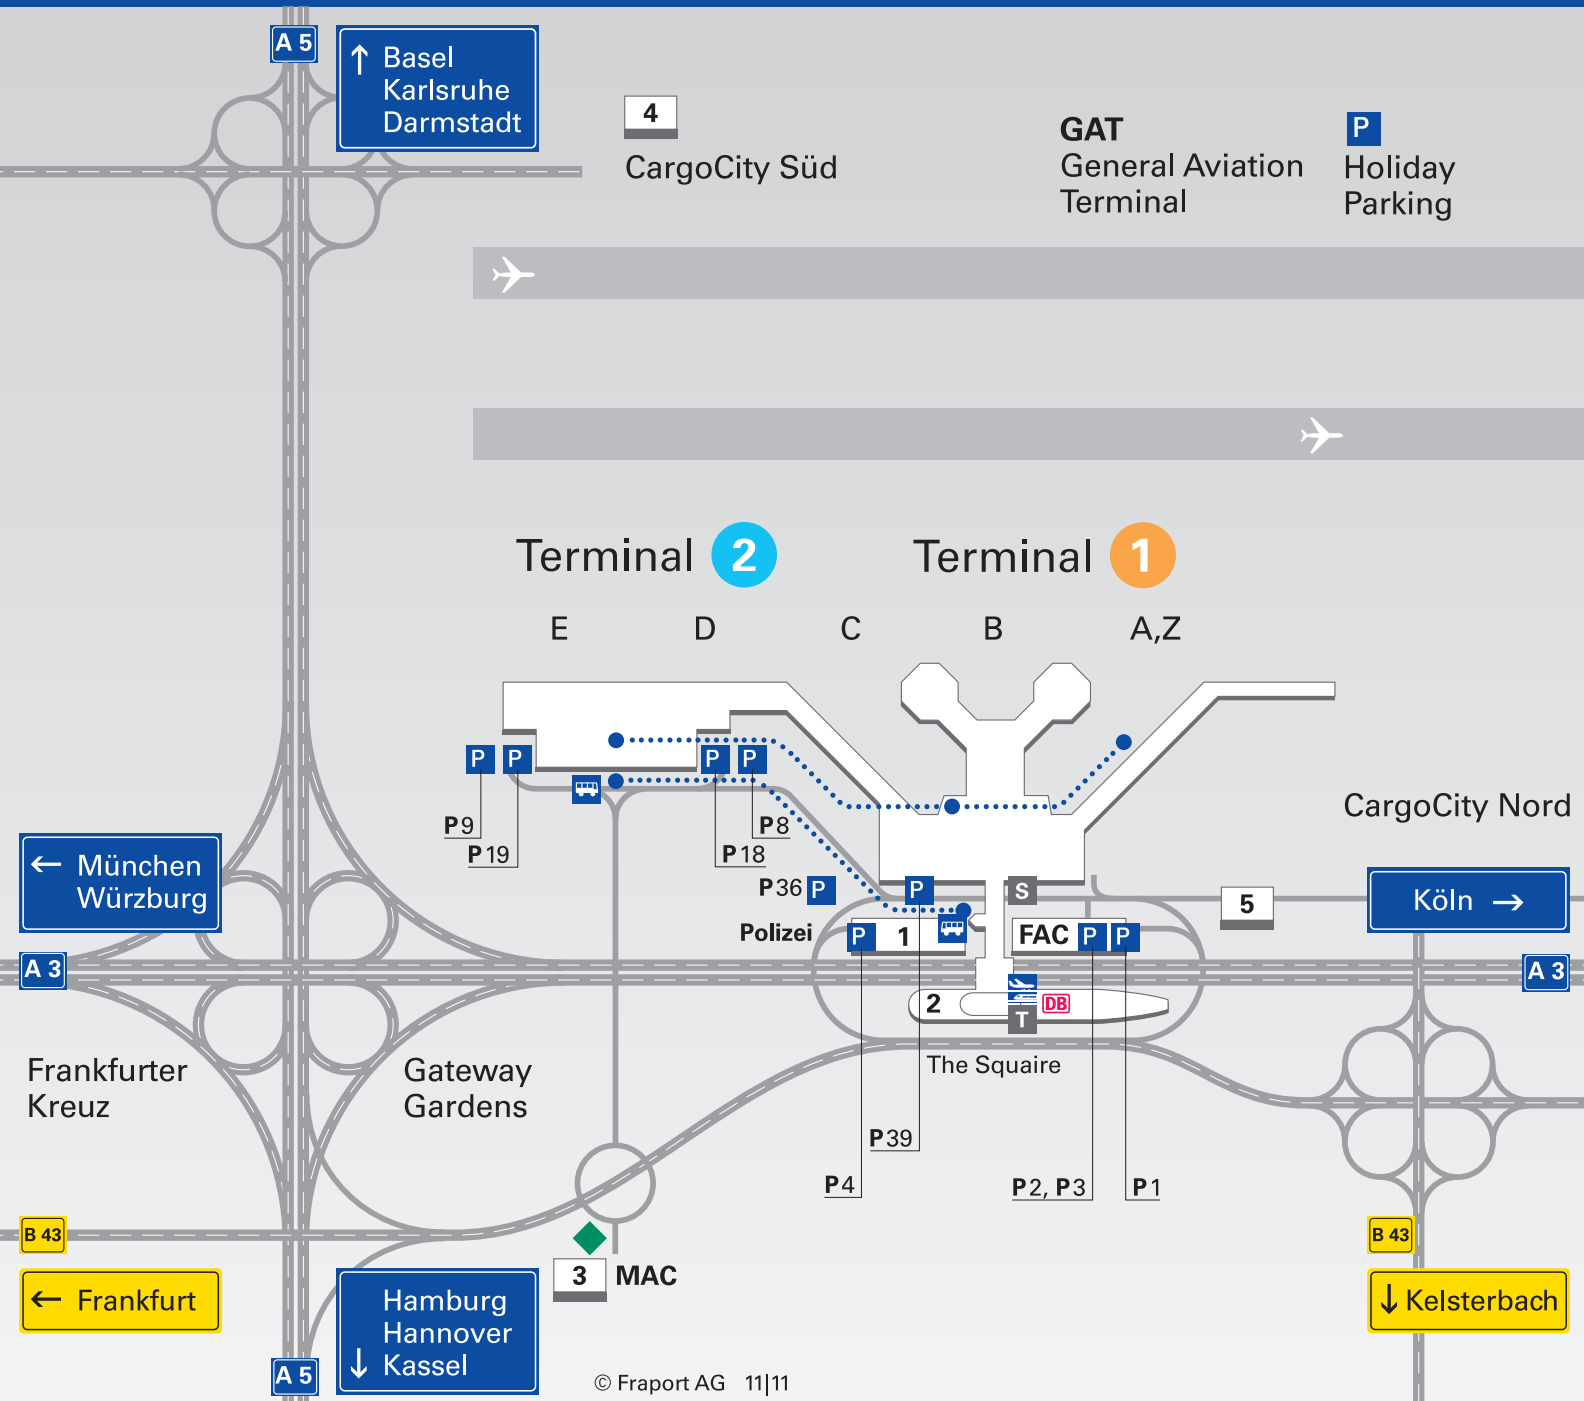

Flughafen Frankfurt Main Frankfurt Airport

© Fraport AG 11|11

- | | | | | | |
|-------------|-------------------------------------|----------------------|---|------------|-------------------------------------|
| A 3 | Autobahn
Highway | P | Parken
Parking | FAC | Frankfurt
Airport Center |
| B 43 | Bundesstrasse
Federal Route | P1, P2, P3 | Parkhaus und Tiefgarage, Terminal 1
Parking Terminal 1 | MAC | Main Airport Center |
| | Pendelverkehr
Shuttle | P4 | Frauenparkplätze,
Parkplätze für Behinderte, Terminal 1
Special Parking Area for Women,
Parking for Disabled, Terminal 1 | 1 | Sheraton Hotel |
| | Busbahnhof
Bus terminal | P8, P9 | Tiefgarage Terminal 2
Underground parking, Terminal 2 | 2 | Hilton Worldwide Hotels |
| S | Regionalbahnhof
Regional trains | P8 | Parkplätze für Behinderte, Terminal 2
Parking for Disabled, Terminal 2 | 3 | Steigenberger Airporthotel |
| T | Fernbahnhof
Long-distance trains | P18, P19, P39 | Kurzzeit-Parkplatz
Short-term parking | 4 | InterCityHotel
Frankfurt Airport |
| | AIRRail Terminal | P36 | Parkplatz für Busse und überhöhe PKW
Parking for busses and oversized vehicles | 5 | Lufthansa
First Class Terminal |
| | Tankstelle
Filling station | P Holiday | Urlauberparkplatz
Long-term parking | | |